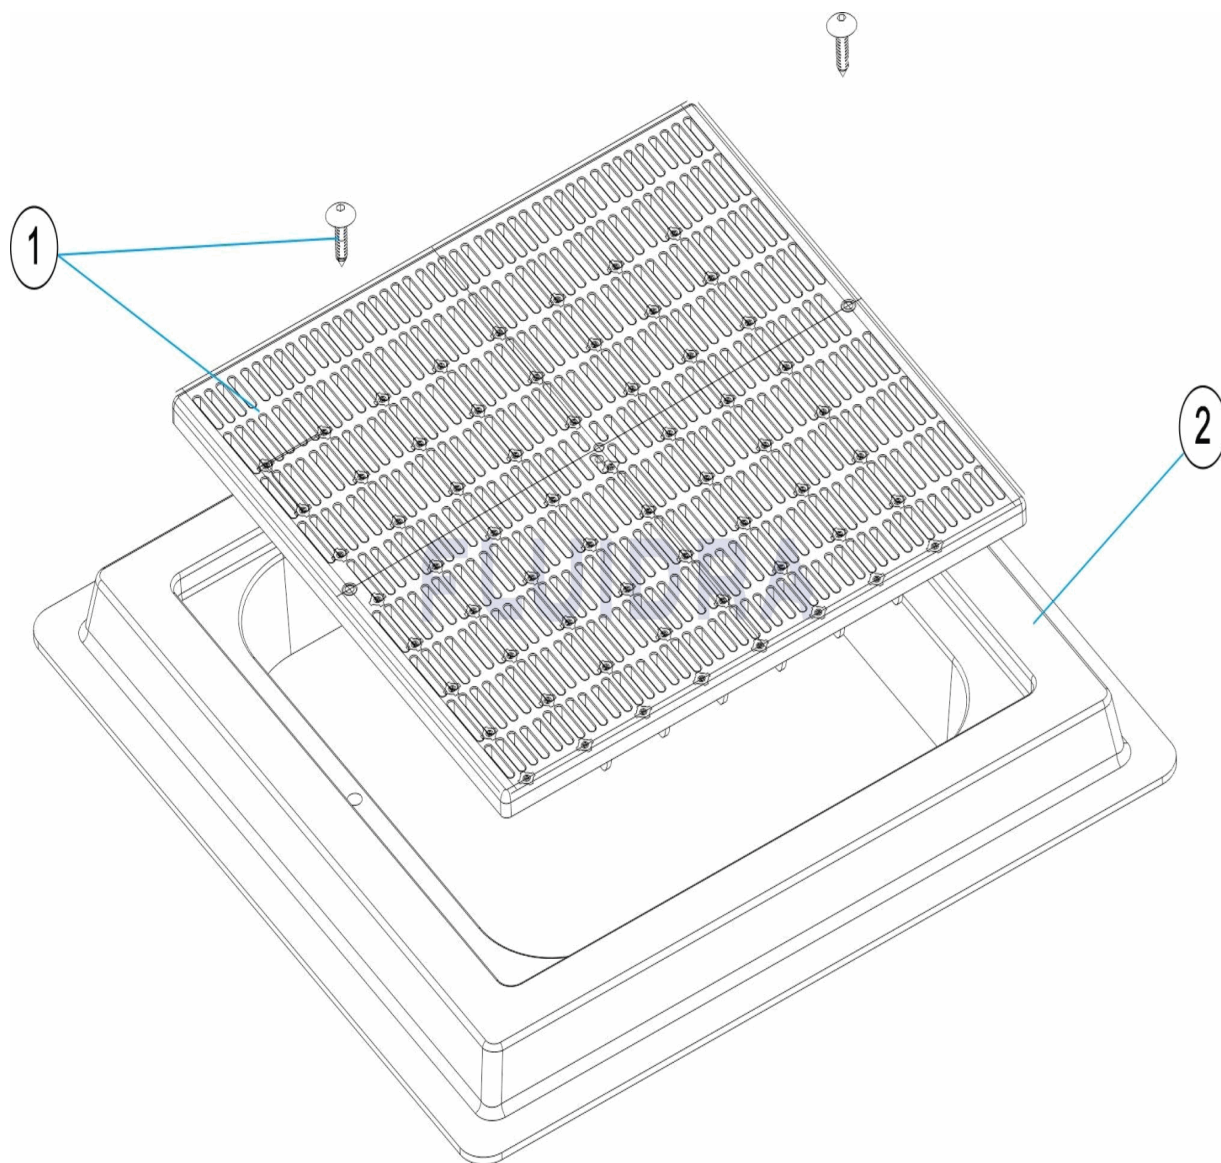

CODICE **28560, 28561, 28562, 28563, 34331, 34332, 34333, 34334**

DESCRIZIONE: **GRIGLIA DI SCARICO PER PISCINA PRIVATA**

ITALIANO

POS	CODICE	DESCRIZIONE	QUANTITA'	POS	CODICE	DESCRIZIONE	QUANTITA'
1	* 4402021801	GRIGLIA IN PLASTICA 252X252		2	* 34331R0100	CORNICE GRIGLIA	
1	* 4402021601	GRIGLIA INOX 252X252		2	* 34333R0100	CORNICE GRIGLIA	
1	* 4402021901	GRATA IN PLASTICA 410X410		2	* 28562R0201	CORNICE GRIGLIA	
1	* 4402021602	GRIGLIA INOX 412X412		2	* 28560R0201	CORNICE GRIGLIA