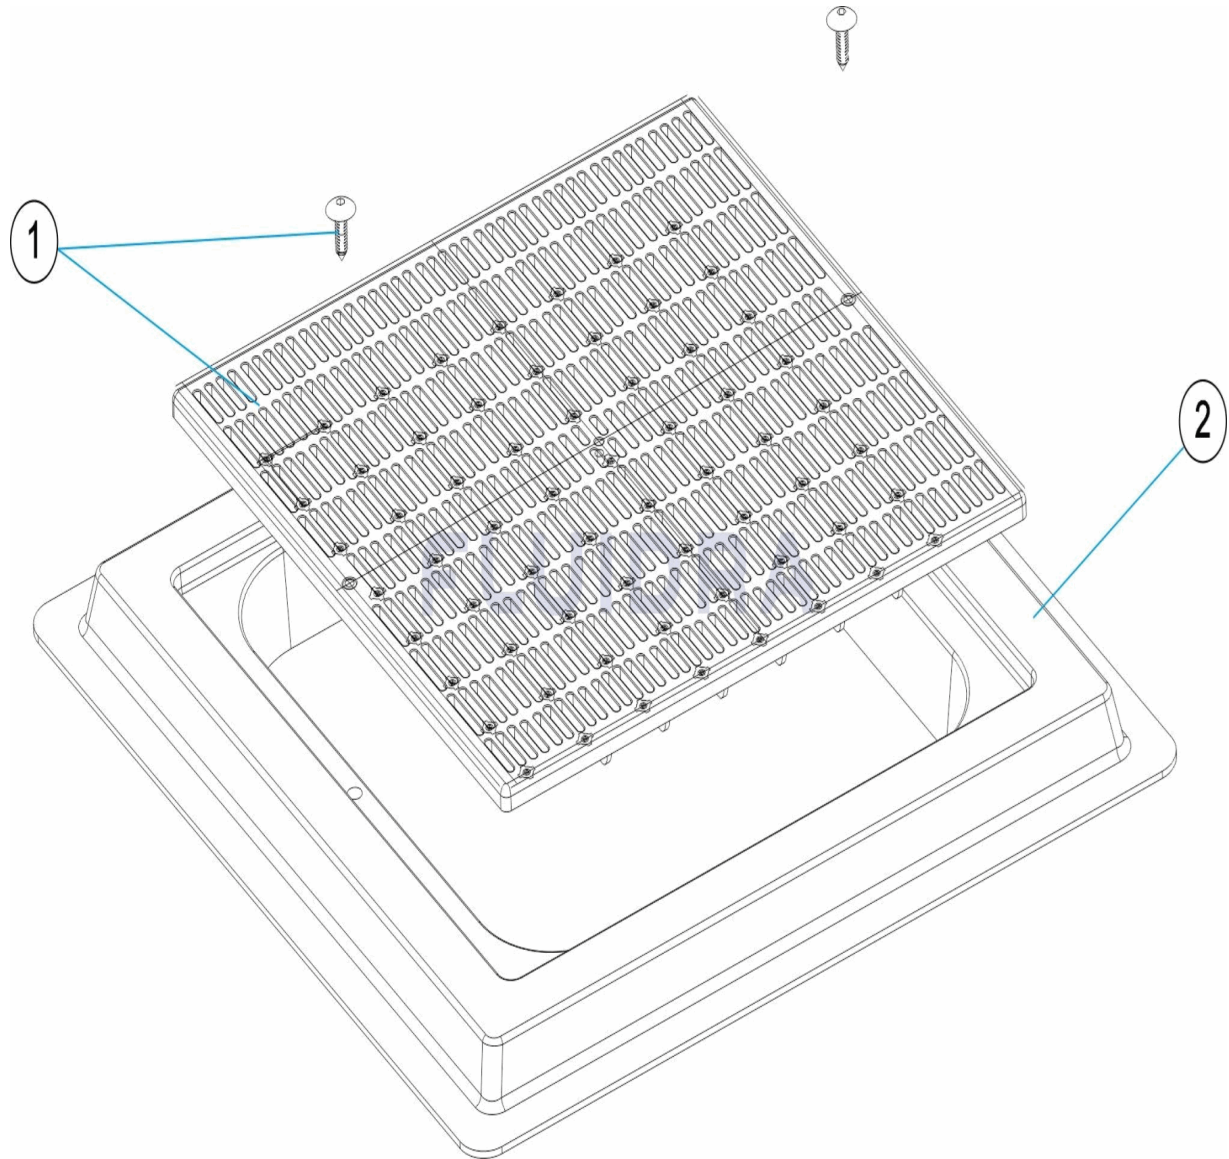

CODE **28560, 28561, 28562, 28563, 34331, 34332, 34333, 34334**

DESCRIPTION: **DRAIN GRILLES FOR PRIVATE POOL**

ENGLISH

POS	CODE	DESCRIPTION	QUANTITY	POS	CODE	DESCRIPTION	QUANTITY
1	* 4402021801	PLASTIC GRILLE 252X252		2	* 34331R0100	GRILL FRAME	
1	* 4402021601	S.S. GRILLE 252X252		2	* 34333R0100	GRILL FRAME	
1	* 4402021901	PLASTIC GRILL 410X410		2	* 28562R0201	GRILL FRAME	
1	* 4402021602	S.S. GRILLE 412X412		2	* 28560R0201	GRILL FRAME