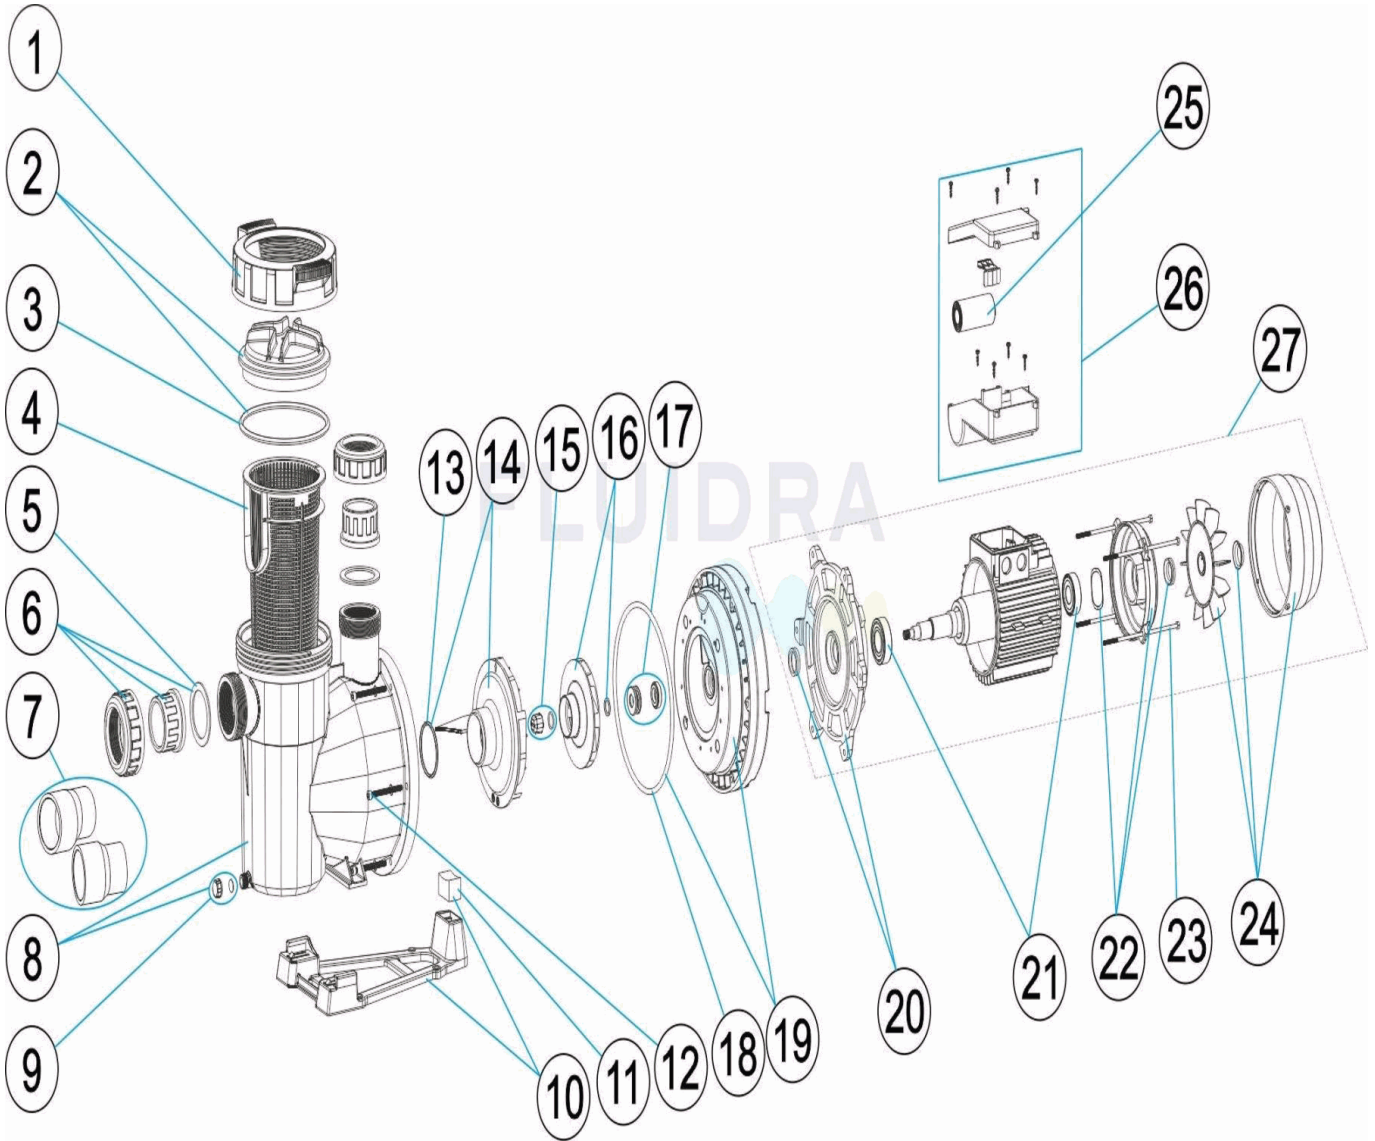

CODE **65557, 65558, 65560, 65561, 65562, 65563, 65564, 65565, 65566, 65567, 65569, 65570**

DESCRIPTION: **VICTORIA PLUS SILENT PUMP**

ENGLISH

POS	CODE	DESCRIPTION	POS	CODE	DESCRIPTION
1	4405010585	PRE-FILTER COVER NUT	11	* 4405010113	PUMP BASE FITTINGS 1,5 HP - 3 HP
2	4405010702	PRE-FILTER COVER	11	* 4405010180	PUMP BASE FITTINGS 3 HP II
3	4405010178	O' RING D 151,7X6,99	12	4405010590	BODY FIXING SCREW
4	4405010105	PRE-FILTER BASKET	13	4405010161	O' RING D. 56,7X3,5
5	4405010179	INLET GASKET 72X55X2,5	14	* 4405010115	DIFFUSEUR <=0,75 HP
6	* 68188	CONNECTOR SET VICT. PLUS D.50	14	* 4405010116	DIFFUSOR 1 HP - 2 HP
6	* 67655	CONNECTOR SET VICTORIA PLUS D.63	14	* 4405010117	DIFFUSOR 2,5 - 3 HP
7	* 68189	REDUCER SET 90-75-63	15	* 4405010134	IMPELLER COVER M8 LEFT
8	4405010586	PUMP HOUSING	16	* 4405010591	IMPELLER ½ (II) HP
9	4405010587	DRAIN PLUG	16	* 4405010592	IMPELLER ½ (III) HP
10	* 4405010588	PUMP BASE	16	* 4405010593	IMPELLER ¾ (II) HP
10	* 4405010492	PUMP BASE	16	* 4405010594	IMPELLER ¾ (III) HP
10	* 4405010589	PUMP BASE	16	* 4405010595	IMPELLER 1 (II) HP