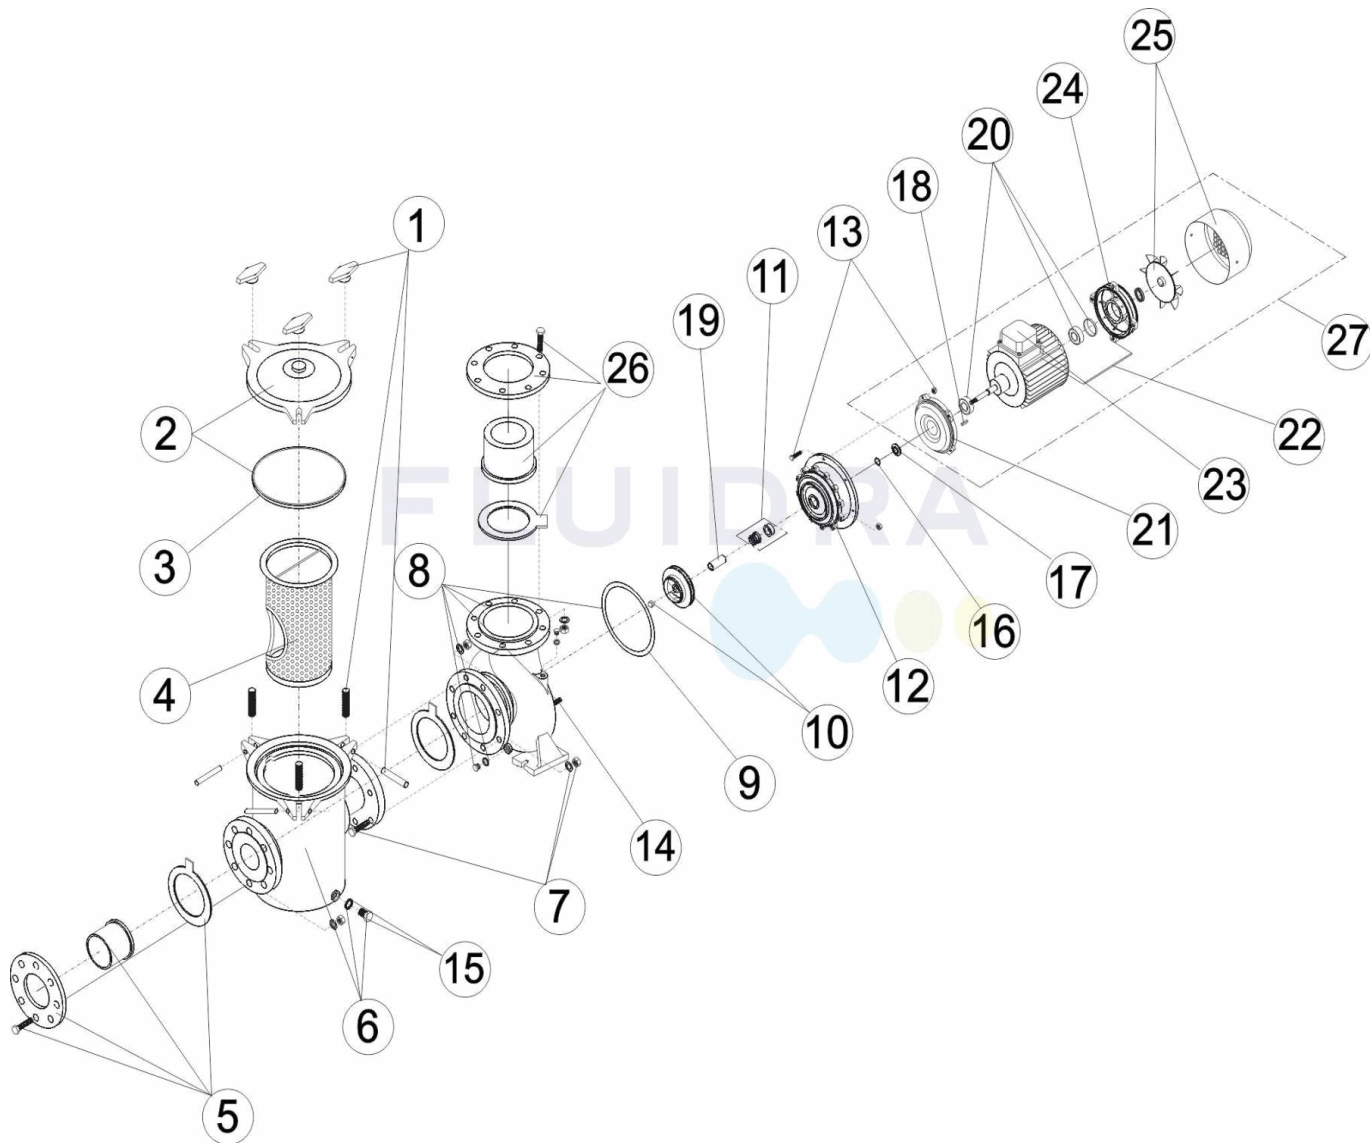

ENGLISH

POS	CODE	DESCRIPTION	POS	CODE	DESCRIPTION
1	4405020201	MOTOR PIN	15	4405020232	PRE-FILTER DRAIN PLUG
2	4405020202	PRE-FILTER COVER	16	4405020325	GASKET 22X28X0,5
3	4405020255	O' RING D. 232X8	17	4405010374	DEFLECTOR WASHER 24X50X6 4HP
4	4405020203	PRE-FILTER BASKET	18	4405020314	PIN
5	4405020301	UNION FITTINGS D 75	19	4405020315	SHAFT PROTECTION JACKET
6	4405020304	PRE-FILTER DN65-65 2.5X2.5"	20	4405020239	BEARING 6206, 4 HP
7	4405020305	PRE-FILTER/PUMP UNION	21	4405020000	FRONT MOTOR COVER 3 HP
8	4405020306	PUMP HOUSING	22	4405020320	MOTOR SUPPORT
9	4405020324	GASKET 224X212X0,5 4HP	23	4405020248	CONNECTION BOX ASSEMBLY 5.5 HP
10	4405020307	IMPELLER 3 HP	24	4405020242	REAR MOTOR COVER 5,5 HP
11	4405020308	MECHANICAL SEAL 4HP	25	4405020245	FAN + COVER ASSEMBLY 5.5 HP
12	4405020309	MOTOR SUPPORT WITH COVER	26	4405020302	UNION FITTINGS D 63
13	4405020310	SCREWS FOR MOTOR SUPPORT + COVER	27	01208R0200IE2	MOTOR 3 CV. 230/400 V.

CODE **01208**

DESCRIPTION: **CENTRIFUGAL PUMP ARAL C-1500**

14	4405020311	BACK PLATE SCREWS			
----	------------	-------------------	--	--	--

CODICE **01208**

DESCRIZIONE: **POMPA CENTRIFUGA ARAL C-1500**