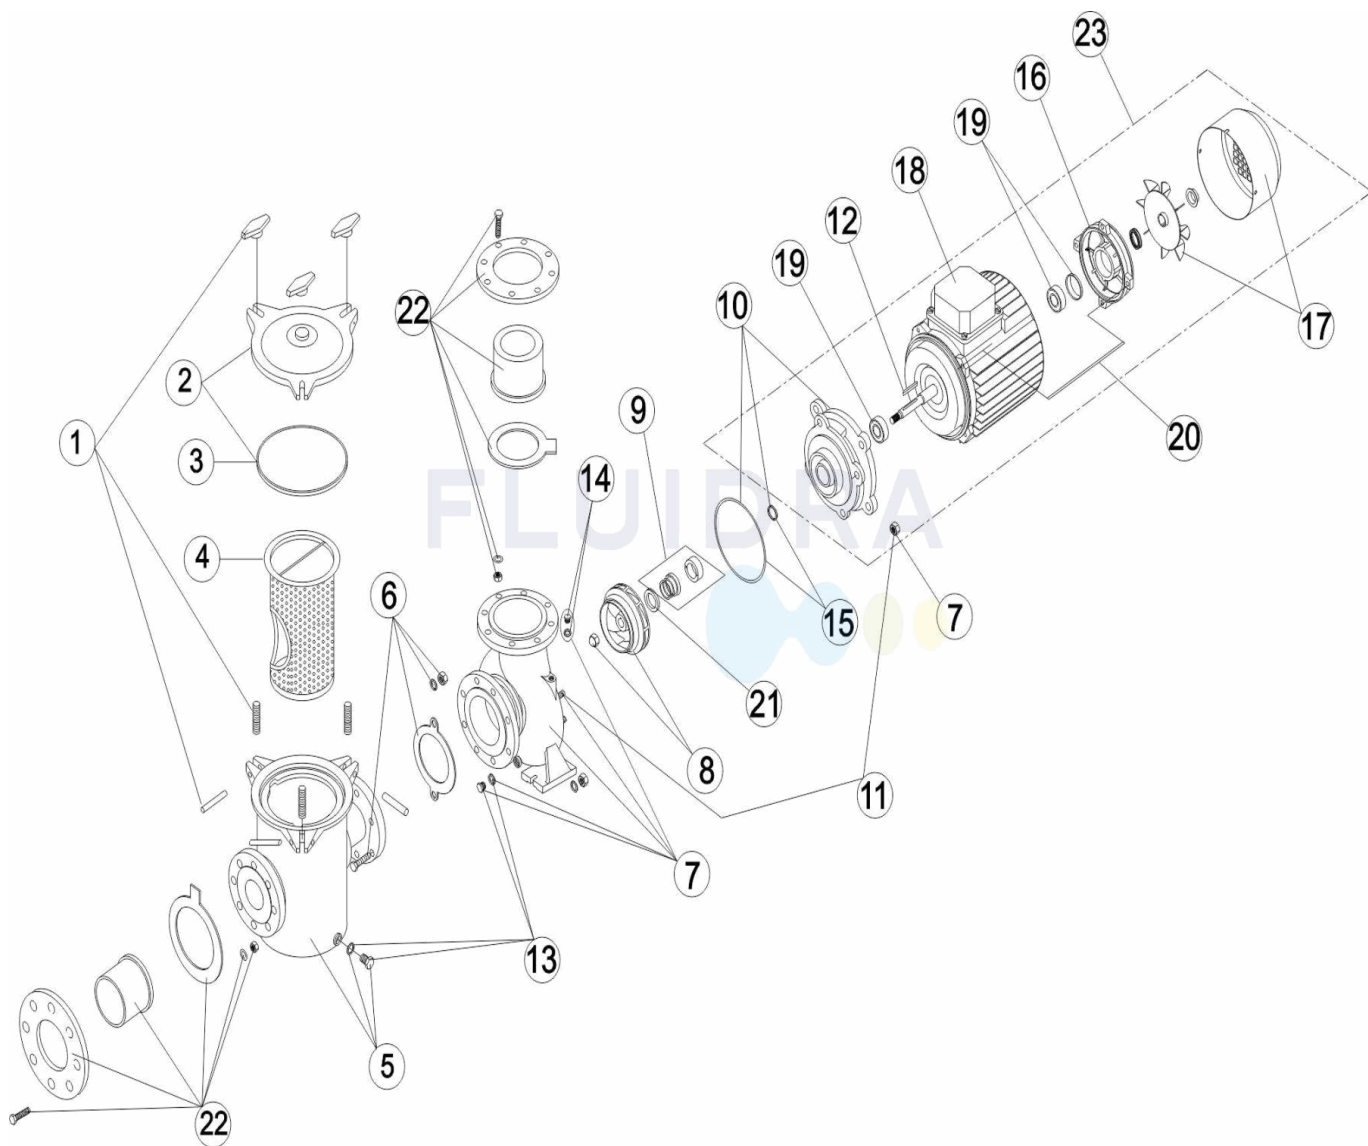

CODICE 01193, 01195, 01197, 01199, 01201, 01203, 01205, 01207

DESCRIZIONE: POMPA CENTRIFUGA ARAL C-3000

ITALIANO

POS	CODICE	DESCRIZIONE	POS	CODICE	DESCRIZIONE
1	4405020201	CHIUSURA PREFILTRO	8	* 4405020214	RUOTA 3 HP
2	4405020202	COPERCHIO PREFILTRO	8	* 4405020215	RUOTA 4 HP
3	4405020255	O-RING D. 232X8	8	* 4405020216	RUOTA 5,5 HP (1196/1197)
4	4405020203	CESTO PREFILTRO	8	* 4405020217	RUOTA 5,5 HP (1198/1199)
5 *	4405020404	PREFILTRO 4HP-7,5 HP(01213-01214)	8	* 4405020218	RUOTA 7,5 HP
5 *	4405020205	PREFILTRO 5,5 HP(01215-01216) -10 HP	8	* 4405020219	RUOTA 10 HP
5 *	4405020206	PREFILTRO 12,5 HP	8	* 4405020220	RUOTA 12,5 HP
5 *	4405020207	PREFILTRO 15 HP	8	* 4405020221	RUOTA 15 HP
6 *	4405020208	RACCORDO PREFILTRO 3 HP-5,5 HP(1196/1196/1197)	9	* 4405020222	GUARNIZIONE MECCANICA 3-5,5 HP
6 *	4405020209	RACCORDO PREFILTRO/POMPA 7,5HP(01215-01216)	9	* 4405020223	GUARNIZIONE MECCANICA 7,5-15 HP
6 *	4405020210	RACCORDO PREFILTRO 15 HP	10	* 4405020224	SUPPORTO MOTORE 3-4 HP
7 *	4405020211	CORPO POMBA 3HP - 5,5 HP(1196/1197)	10	* 4405020225	SUPPORTO MOTORE 5,5 HP(1196/1197)
7 *	4405020212	CORPO POMBA 5,5HP(1198/1199) - 12,5 HP	10	* 4405020226	SUPPORTO MOTORE 5,5 HP(1198/1199)

* -> SI FACCIAMO RIFERIMENTO AL FOGLIO DELLE OSSERVAZIONI