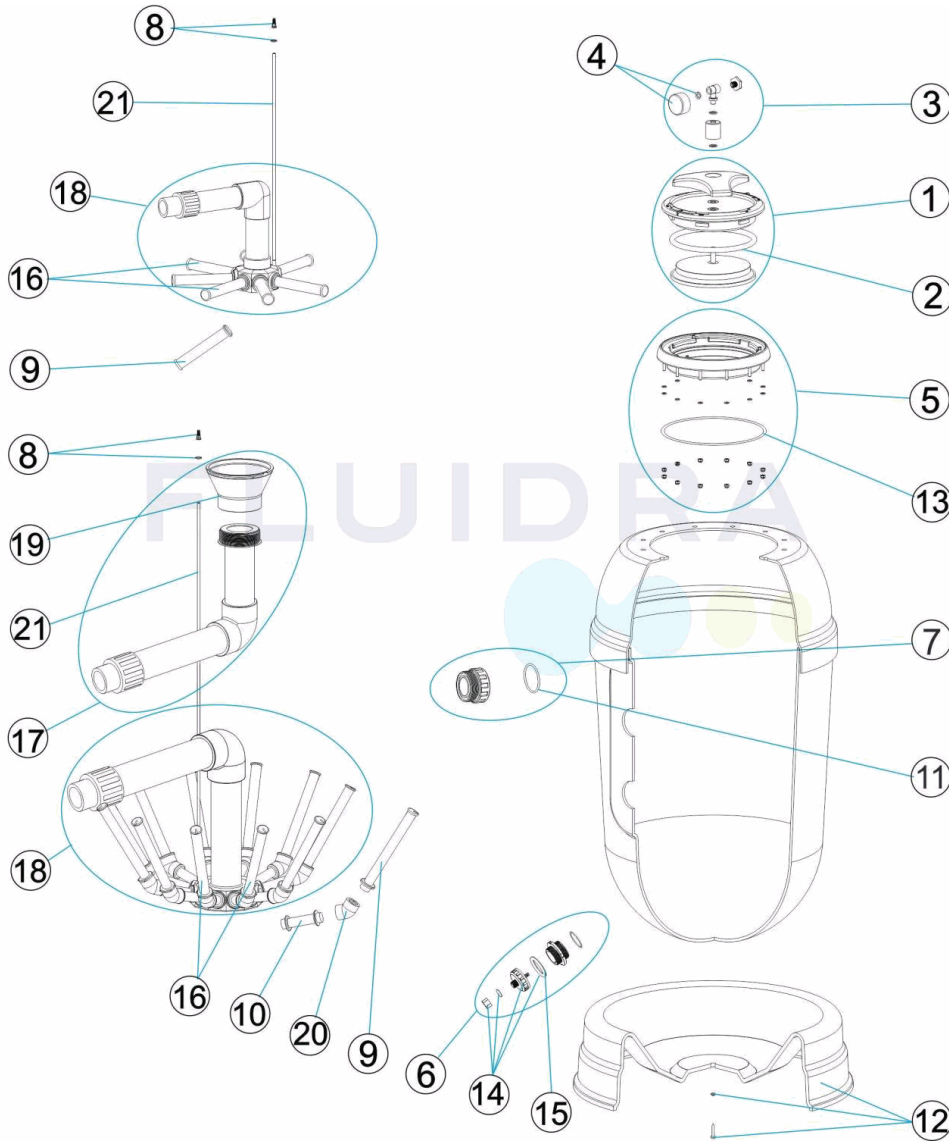

CODE **00488, 00489, 00490, 00491, 28303**

DESCRIPTION: **RAPID-POOL HIGH-PERFORMANCE FILTER 400-500-650-800**

ENGLISH

POS	CODE	DESCRIPTION	POS	CODE	DESCRIPTION
1	4404020102	QUICK CLOSING LID UNIT	11	* 4404020211	CONCAVE GASKET 2"
2	4404020111	LID GASKET	12	* 4404020115	FILTER BASE D. 400 - D. 500
3	4404190101	PRESSURE GAUGE UNIT 1/8"	12	* 4404010023	FILTER BASE D. 650
4	4404010103	PRESSURE GAUGE 1/8" 3 KG./CM	12	* 4404010024	FILTER BASE D. 800
5	4404020108	LID RING UNIT	13	4404020116	O' RING 255X4
6	4404020110	WATER PURGE 2 1/2"	14	4404180114	SAND PURGE 2"
7 *	4404020103	1 1/2" FITTING + CONCAVE GASKET	15	4404180108	FILTER FLAT GASKET
7 *	4404020203	2" FITTING + GASKET	16	* 4404010025	MANIFOLD ARM ASSEMBLY D. 400
8	4404040108	AIR PURGE	16	* 4404010026	MANIFOLD ARM ASSEMBLY D. 500
9 *	4404300917	MANIFOLD ARM 1" 110 MM	16	* 4404010027	MANIFOLD ARM ASSEMBLY D. 650
9 *	4404300915	MANIFOLD ARM 1" 175 MM	16	* 4404010029	MANIFOLD ARM ASSEMBLY D. 800
9 *	4404300916	MANIFOLD ARM 1" 225 MM	17	* 4404010035	DIFFUSER ASSEMBLY D. 400
10 *	4404260419	MANIFOLD ARM 1" 100 MM	17	* 4404010036	DIFFUSER ASSEMBLY D. 500

* -> SEE OBSERVATIONS SHEET