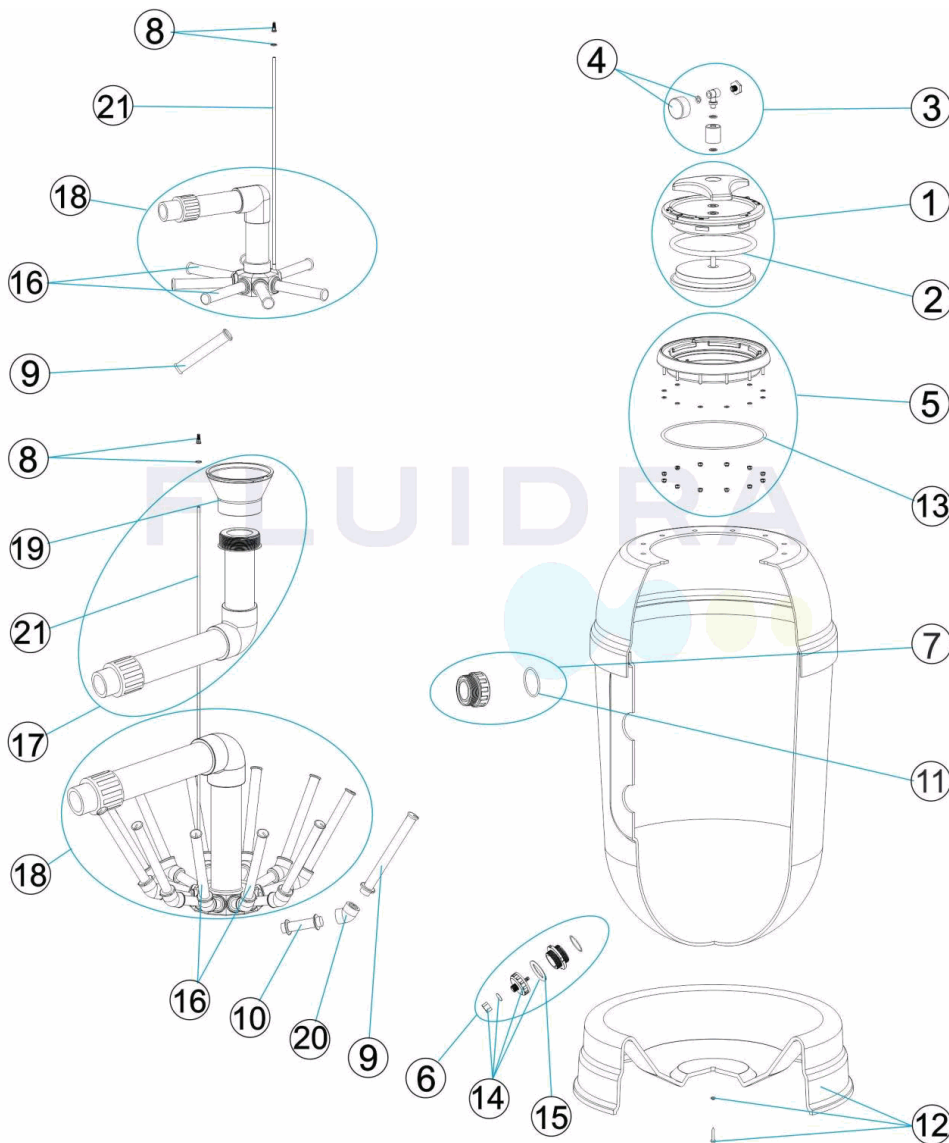

CODICE 00488, 00489, 00490, 00491, 28303

DESCRIZIONE: FILTRI ALTO RENDIMENTO RAPID-POOL 400-500-650-800

ITALIANO

POS	CODICE	DESCRIZIONE	POS	CODICE	DESCRIZIONE
1	4404020102	COPERCHIO RAPID COMPLETO	11	* 4404020211	GUARNIZIONI CONCAVA 2"
2	4404020111	GUARNIZIONE COPERCHIO	12	* 4404020115	BASE FILTRO D. 400 - D. 500
3	4404190101	MANOMETRO 1/8" COMPLETO	12	* 4404010023	BASE FILTRO D 650
4	4404010103	MANOMETRO 1/8" 3 KG./CM	12	* 4404010024	BASE FILTRO D 800
5	4404020108	FLANGIA COPERCHIO COMPLETO	13	4404020116	O-RING 255X4
6	4404020110	SCARICO ACQUA 2 1/2"	14	4404180114	SCARICO SABBIA 2"
7*	4404020103	RACCORDO 1 1/2' + GUAR. CONCAVA	15	4404180108	GUARNIZIONE PIANA FILTRO
7*	4404020203	RACCORDO 2' + GUARNIZIONE	16	* 4404010025	GRUPPO CANDELOTTO COLLECTORE D. 400
8	4404040108	SFIATO ARIA	16	* 4404010026	GRUPPO CANDELOTTO COLLECTORE D. 500
9*	4404300917	CANDELOTTO COLLECTORE 1" 110 MM	16	* 4404010027	GRUPPO CANDELOTTO COLLECTORE D. 650
9*	4404300915	CANDELOTTO COLLECTORE 1" 175 MM	16	* 4404010029	GRUPPO CANDELOTTO COLLECTORE D. 800
9*	4404300916	CANDELOTTO COLLECTORE 1" 225 MM	17	* 4404010035	RACCORDO DIFFUSORE D. 400
10*	4404260419	CANDELOTTO COLLECTORE 1" 100MM	17	* 4404010036	RACCORDO DIFFUSORE D. 500

* -> SI FACCI RIFERIMENTO AL FOGLIO DELLE OSSERVAZIONI