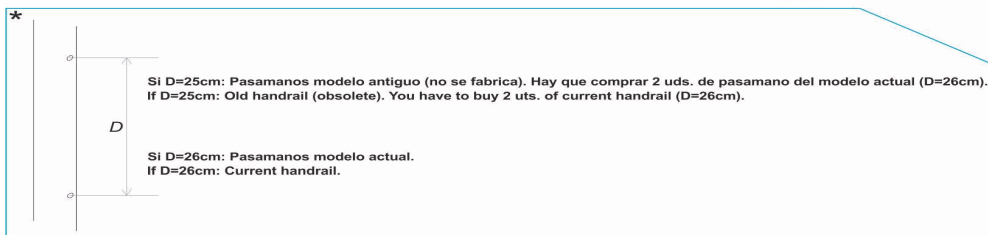

CODICE **05480, 05481, 05482, 05483**

DESCRIZIONE: **SCALA MURO 2-3-4-5 SCALINI AISI-316**

ITALIANO

POS	CODICE	DESCRIZIONE	QUANTITA'	POS	CODICE	DESCRIZIONE	QUANTITA'
1	44010101	ANCORAGGIO SCALA		7	4401010112	TAPPO SCALA	
2	44010103	COPRIFLANGIA ANCORAGGIO AISI 316		8	* 05480R0001	CORRIMANO SCALA 2 GRADINI AISI-316	
3	44010104	GRADINO LUXE AISI 316		8	* 05481R0001	CORRIMANO 3 GRADINI AISI 316	
4	44010107	SOSTEGNO LATERALE GRADINO 316		8	* 05482R0001	CORRIMANO 4 GRADINI AISI 316	
5	44010111	BULLONERIA GRADINO AISI 316		8	* 05483R0001	CORRIMANO SCALA 5 GRADINI AISI-316	
6	44010108	TAPPETINO FINITURA GRADINO LUXE