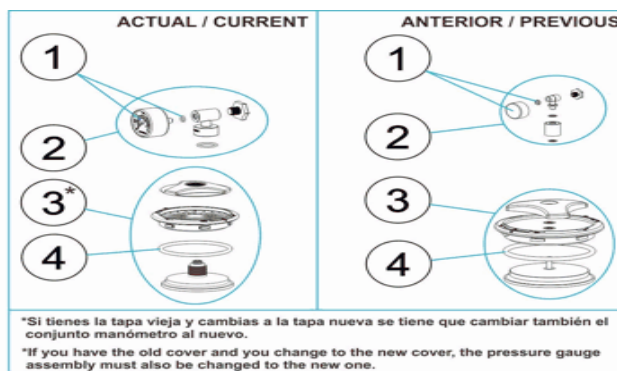

CODICE **36676, 36677, 36680, 36681, 58682**

DESCRIZIONE: **FILTRO DELTA 1000-1200 D. 650 - 800**

ITALIANO

POS	CODICE	DESCRIZIONE	QUANTITA'	POS	CODICE	DESCRIZIONE	QUANTITA'
1	4404010103	MANOMETRO 1/8" 3 KG./C "		14	4404010108	SCARICO ACQUA 3/8"	
2	* 4404020041	MANOMETRO 1/8' COMPLETO		15	* 4404300916	CANDELOTTO COLLECTORE 1" 225 M "	
2	* 4404190101	MANOMETRO 1/8' COMPLETO		15	* 4404300915	CANDELOTTO COLLECTORE 1" 175 M "	
3	* 4404020040	COPERCHIO RAPID COMPLETO		16	* 4404010027	GRUPPO CANDELOTTO COLLECTORE D. 6	
3	* 4404020102	COPERCHIO RAPID COMPLETO		16	* 4404010028	GRUPPO CANDELOTTO COLLECTORE D. 6	
4	4404020111	GUARNIZIONE COPERCHIO		16	* 4404010026	GRUPPO CANDELOTTO COLLECTORE	
5	4404020108	FLANGIA COPERCHIO COMPLETO		17	4404300708	TUBO RIGIDO L-1900	
6	4404020116	O-RING 255X4		18	* 4404010248	KIT COLLETTORE D. 500	
7	4404301916	O-RING D 110,5X5,6		18	* 4404010187	KIT COLLETTORE D. 650 - 1000	
8	4404100000	GRUPPO SPIONCINO		18	* 4404010188	KIT COLLETTORE D. 800 - 1000	
9	4404160809	ANELLO COLLO 20 VITI		18	* 4404010189	KIT COLLETTORE D. 650 - 1200	
10	4404160849	FLANGIA FISSAGGIO COPERCHIO		18	* 4404010190	KIT COLLETTORE D. 800 - 1200	
11	4404040113	TAPPO SPURGO E GUARNIZIONE		19	4404040115	O-RING D 60X8	

* SI FACCIÀ RIFERIMENTO AL FOGLIO DELLE OSSERVAZIONI