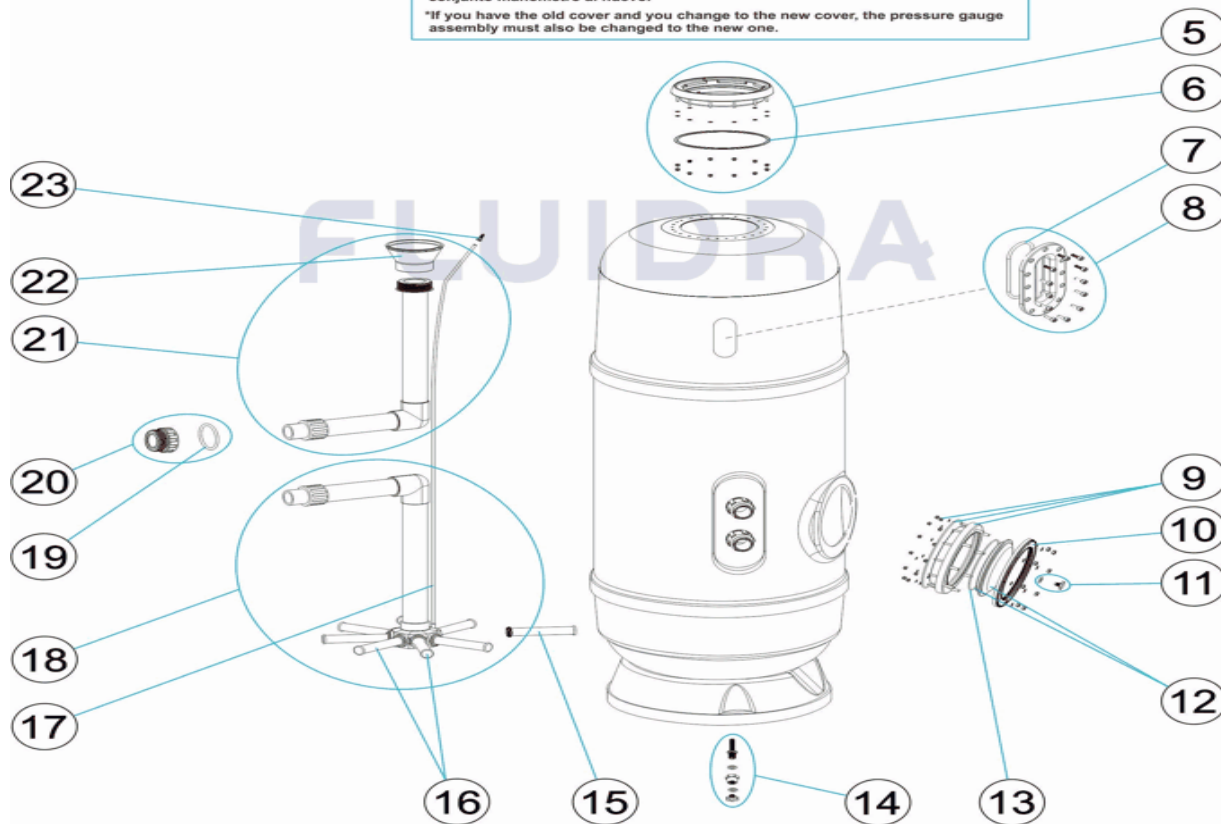

CODICE **36676, 36677, 36680, 36681, 58682**

DESCRIZIONE: **FILTRO DELTA 1000-1200 D. 650 - 800**

ITALIANO

POS	CODICE	DESCRIZIONE	QUANTITA'	POS	CODICE	DESCRIZIONE	QUANTITA'
1	4404010103	MANOMETRO 1/8" 3 KG./C "		14	4404010108	SCARICO ACQUA 3/8"	
2	* 4404020041	MANOMETRO 1/8' COMPLETO		15	* 4404300916	CANDELOTTO COLLECTORE 1" 225 M "	
2	* 4404190101	MANOMETRO 1/8' COMPLETO		15	* 4404300915	CANDELOTTO COLLECTORE 1" 175 M "	
3	* 4404020040	COPERCHIO RAPID COMPLETO		16	* 4404010027	GRUPPO CANDELOTTO COLLECTORE D. 6	
3	* 4404020102	COPERCHIO RAPID COMPLETO		16	* 4404010028	GRUPPO CANDELOTTO COLLECTORE D. 6	
4	4404020111	GUARNIZIONE COPERCHIO		16	* 4404010026	GRUPPO CANDELOTTO COLLECTORE	
5	4404020108	FLANGIA COPERCHIO COMPLETO		17	4404300708	TUBO RIGIDO L-1900	
6	4404020116	O-RING 255X4		18	* 4404010248	KIT COLLETTORE D. 500	
7	4404301916	O-RING D 110,5X5,6		18	* 4404010187	KIT COLLETTORE D. 650 - 1000	
8	4404100000	GRUPPO SPIONCINO		18	* 4404010188	KIT COLLETTORE D. 800 - 1000	
9	4404160809	ANELLO COLLO 20 VITI		18	* 4404010189	KIT COLLETTORE D. 650 - 1200	
10	4404160849	FLANGIA FISSAGGIO COPERCHIO		18	* 4404010190	KIT COLLETTORE D. 800 - 1200	
11	4404040113	TAPPO SPURGO E GUARNIZIONE		19	4404040115	O-RING D 60X8	

* SI FACCIÀ RIFERIMENTO AL FOGLIO DELLE OSSERVAZIONI